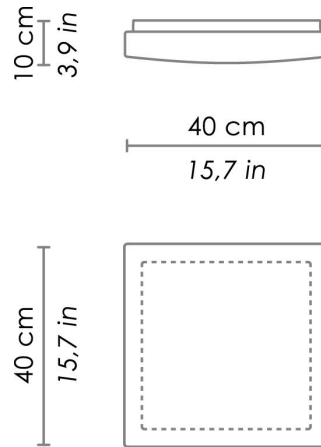

RIALTO

WALL

Wall-ceiling lamps with diffuser in mouth-blown, satin-finish opal triplex glass; matt white painted metal frame. The product is suitable for indoor use only.

CODE	COLOR
ZA-LL3030	White

DIMENSIONS AND HOLES

Dimensions 40 - 40 cm / 15,7 - 15,7 in

ILLUMINOTECHNICAL SPECIFICATIONS

Source	E26
Type	Bulb E26
Total Watt	2 x 60W max

ILLUMINOTECHNICAL SPECIFICATIONS

Driver	N/A
Voltage	120 V
Frequency	50/60 Hz