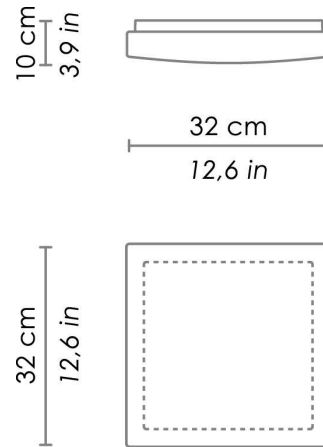

## RIALTO

WALL

Wall-ceiling lamps with diffuser in mouth-blown, satin-finish opal triplex glass; matt white painted metal frame. The product is suitable for indoor use only.

CODE	COLOR
ZA-LD302013-	White <span style="color: #ccc;">○</span>

DIMENSIONS AND HOLES	
Dimensions	32 - 32 cm / 12,6 - 12,6 in

ILLUMINOTECHNICAL SPECIFICATIONS	
Source	LED
Power LED	17 W
Total Watt	18,5 W
Lumen LED board	2200 lm
Lumen lamp	1510 lm
Beam angle	130°
Colour temperature	3000 K
CRI	>90
Dimmer	TRIAC
Lamp life	minimum 2 years guaranteed