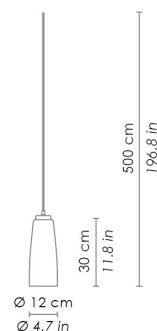

PERLE

SUSPENSION

Design Federico de Majo 2015

Handcrafted mouth-blown glass in various colours, a combination of transparency and glass paste. Chromed - painted metal parts. Customizable pendant system. Canopies are not included. Select a canopy from the following pages to create a single or multi light pendant.

CODE COLOR

ZA-LPR3601	Clear	
ZA-LPR3606	Orange	
ZA-LPR3607	Blue	
ZA-LPR3609	Grey	
ZA-LPR3611	Red	
ZA-LPR3613	Apple green	

DIMENSIONS AND HOLES

Dimensions $\varnothing$ 12 - h max 500 cm / $\varnothing$ 4,7 - h max 196,8 in

ILLUMINOTECHNICAL SPECIFICATIONS

Source	E26
Total Watt	75 W

ELECTRICAL SPECIFICATIONS

Driver	N/A
Voltage	120V
Frequency	50-60 Hz