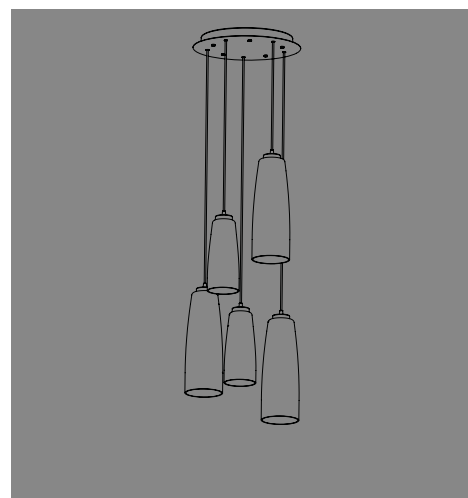

34
13,4"
4,6
1,8"

Rosone per sospensione 5 luci
Canopy for hanging lamp 5 lights

ZA-LGR0065 grigio / grey
ZA-LGR0075 bianco / white

Luci disposte sullo stesso livello
Lights on the same level:
Ø max 17 cm - 6,7 in

40
15,7"

Disponibile su richiesta con finitura calamina / Available on request with calamine finish