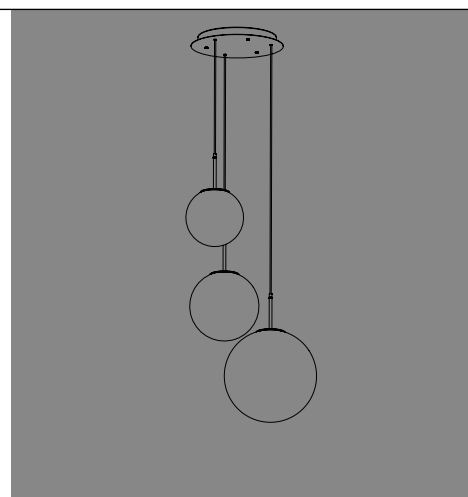

## PERLE

SUSPENSION

Design Federico de Majo 2015

Handcrafted mouth-blown glass in various colors, a combination of transparency and glass paste. Chromed - painted metal parts. Customizable pendant system. Canopies are not included. Select a canopy from the following pages to create a single or multi light pendant.

#### Rosone tondo per sospensioni multiple / Round canopy for hanging multiple lamps

34  
13,4"   
4,6  
1,8"

**Rosone per sospensione 3 luci**  
**Canopy for hanging lamp 3 lights**

**ZA-LGR0063** grigio / grey  
**ZA-LGR0073** bianco / white

Luci disposte sullo stesso livello  
Lights on the same level:  
Ø max 25 cm - 9,8 in

40  
15,7" 

Disponibile su richiesta con finitura calamina / Available on request with calamine finish

34  
13,4"   
4,6  
1,8"

**Rosone per sospensione 5 luci**  
**Canopy for hanging lamp 5 lights**

**ZA-LGR0065** grigio / grey  
**ZA-LGR0075** bianco / white

Luci disposte sullo stesso livello  
Lights on the same level:  
Ø max 17 cm - 6,7 in