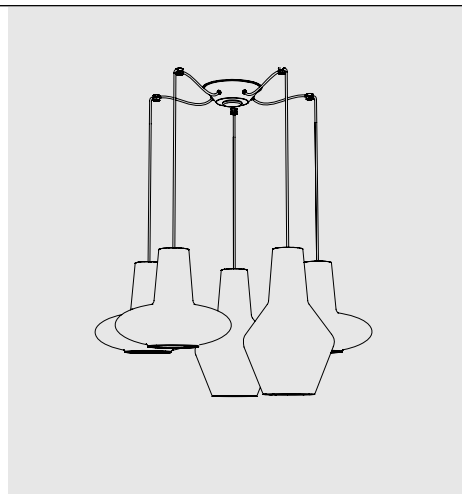

## PERLE

SUSPENSION

Design Federico de Majo 2015

Handcrafted mouth-blown glass in various colors, a combination of transparency and glass paste. Chromed - painted metal parts. Customizable pendant system. Canopies are not included. Select a canopy from the following pages to create a single or multi light pendant.

## Rosone per sospensioni multiple (supporti di decentramento inclusi) Canopy for hanging multiple lamps (decentralisation supports included)

Esempio d' installazione / Example of installation

**ZA-LGR0004** grigio / grey  
**ZA-LGR0014** bianco / white  
**ZA-LRB0002** ottone brunito  
spazzolato/brushed burnished brass  
**2 luci + 2 supporti**  
**2 lights + 2 supports**

**ZA-LGR0005** grigio / grey  
**ZA-LGR0015** bianco / white  
**ZA-LRB0005** ottone brunito  
spazzolato/brushed burnished brass  
**5 luci + 5 supporti**  
**5 lights + 5 supports**

**ZA-LGR0003** grigio / grey  
**ZA-LGR0013** bianco / white  
**ZA-LRB0003** ottone brunito  
spazzolato/brushed burnished brass  
**3 luci + 3 supporti**  
**3 lights + 3 supports**

## Rosone per sospensioni multiple (supporti di decentramento esclusi) Canopy for hanging multiple lamps (decentralisation supports not included)

**Rosone per sospensione 1-12 luci**  
**Canopy for hanging lamp 1-12 lights**