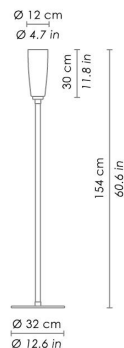

PERLE

FLOOR

Design Federico de Majo 2015

Handcrafted mouth-blown glass in various colors, a combination of transparency and glass paste. Chromed - painted metal parts and glass stem.

CODE	COLOR	
ZA-LPR0301	Clear	
ZA-LPR0306	Orange	
ZA-LPR0307	Blue	
ZA-LPR0309	Grey	
ZA-LPR0311	Red	
ZA-LPR0313	Apple green	

DIMENSIONS AND HOLES

Dimensions \varnothing 12 - h 154 cm / \varnothing 4,7 - h 60,6 in

ILLUMINOTECHNICAL SPECIFICATIONS

Source E26
Total Watt 100 W

ELECTRICAL SPECIFICATIONS

Driver N/A
Voltage 120V
Frequency 50 - 60 Hz