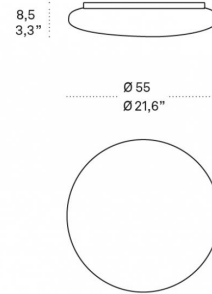

MENTOS

WALL

Wall-ceiling lamps with diffuser in mouth-blown, satin-finish opal triplex glass; matt white painted metal frame. The Mentos collection features a special magnet fixing system for the glass component: this system simplifies and speeds up the installation and is highly practical when standard maintenance is required. The product is suitable for indoor use only.

CODE	COLOR
ZA-LD110453-	White

DIMENSIONS AND HOLES

Dimensions	Ø 55 cm / Ø 21,6 in

ILLUMINOTECHNICAL SPECIFICATIONS

Source	LED
Power LED	27,5 W
Total Watt	29 W
Lumen LED board	3450 lm
Lumen lamp	2070 lm
Beam angle	130°
Colour temperature	3000 K
CRI	>90
Dimmer	TRIAC
Lamp life	minimum 2 years guaranteed

ILLUMINOTECHNICAL SPECIFICATIONS

Driver	included
Voltage	120 V
Frequency	50/60 Hz