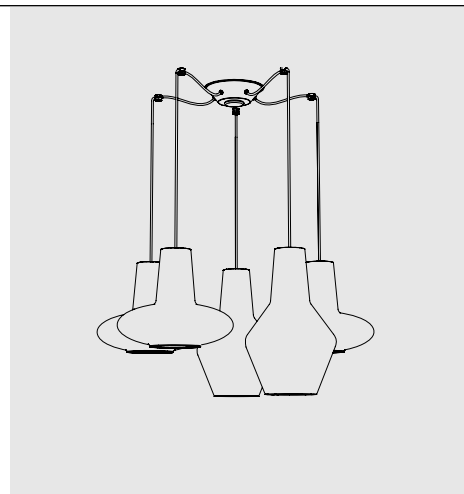

ROMEO e GIULIETTA

SUSPENSION

Handcrafted mouth-blown glass with “balloton” relief finish in two shapes and in various colours. Grey or white painted metal parts. Grey fabric cables. Customizable pendant system. Canopies are not included. Select a canopy from the following pages to create a single or multi light pendant.

4,6
1,8" 
34
13,4"

Rosone per sospensione 3 luci
Canopy for hanging lamp 3 lights

ZA-LGR0063 grigio / grey
ZA-LGR0073 bianco / white

Luci disposte sullo stesso livello
Lights on the same level:
Ø max 25 cm - 9,8 in

Luci disposte sullo stesso livello
Lights on the same level:
Ø max 17 cm - 6,7 in

40
15,7" 

Disponibile su richiesta con finitura calamina / Available on request with calamine finish

Rosone per sospensioni multiple (supporti di decentramento inclusi) Canopy for hanging multiple lamps (decentralisation supports included)

Rosone per sospensioni multiple (supporti di decentramento esclusi) Canopy for hanging multiple lamps (decentralisation supports not included)

Rosone per sospensione 1-12 luci
Canopy for hanging lamp 1-12 lights