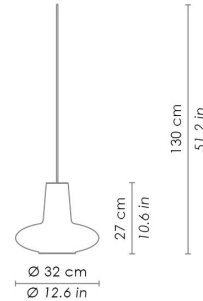

ROMEO e GIULIETTA

SUSPENSION

Handcrafted mouth-blown glass with "balloton" relief finish in two shapes and in various colours. Grey or white painted metal parts. Grey fabric cables. Customizable pendant system. Canopies are not included. Select a canopy from the following pages to create a single or multi light pendant.

CODE COLOR

ZA-LGL0101	Clear	
ZA-LGL0104	Amber	
ZA-LGL0105	Amethyst	
ZA-LGL0109	Grey	
ZA-LGL0120	Light blue	
ZA-LGL0121	Silver	
ZA-LGL0122	Antique gold	
ZA-LGL0123	Bronze	
ZA-LGL0124	Pink gold	

DIMENSIONS AND HOLES

Dimensions $\varnothing$ 32 - h max 130 cm / $\varnothing$ 12,6 - h max 51,2 in

ILLUMINOTECHNICAL SPECIFICATIONS

Source	E26
Total Watt	75 W

ELECTRICAL SPECIFICATIONS

Driver	N/A
Voltage	120V
Frequency	50 - 60 HZ