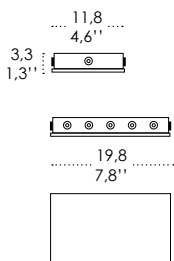

Rosone per sospensioni multiple (supporti di decentramento esclusi) Canopy for hanging multiple lamps (decentralisation supports not included)

Rosone per sospensione 1-12 luci
Canopy for hanging lamp 1-12 lights

ZA-LGR0411 grigio / grey
ZA-LGR0401 bianco / white

Supporto singolo per decentramento cavo.
Single support for cable decentralisation.

ZA-LGR0100 grigio / grey
ZA-LGR0200 bianco / white
ZA-LGR0300 ottone brunito spazzolato
brushed burnished brass

1.5 (0.6 inches)