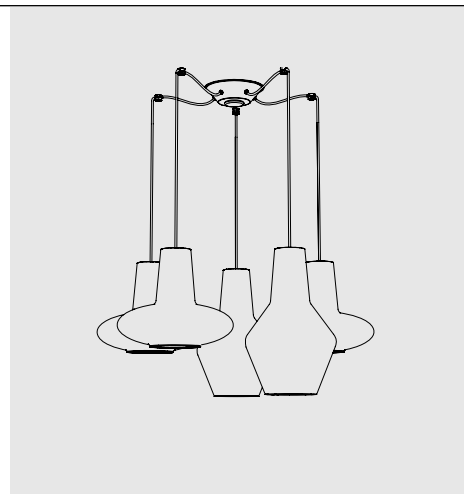

ROMEO e GIULIETTA

SUSPENSION

Handcrafted mouth-blown glass with "balloton" relief finish in two shapes and in various colours. Grey or white painted metal parts. Grey fabric cables. Customizable pendant system. Canopies are not included. Select a canopy from the following pages to create a single or multi light pendant.

Luci disposte sullo stesso livello
Lights on the same level:
Ø max 17 cm - 6,7 in

40
15,7" 

Disponibile su richiesta con finitura calamina / Available on request with calamine finish

Rosone per sospensioni multiple (supporti di decentramento inclusi) Canopy for hanging multiple lamps (decentralisation supports included)

Rosone per sospensioni multiple (supporti di decentramento esclusi) Canopy for hanging multiple lamps (decentralisation supports not included)

Rosone per sospensione 1-12 luci
Canopy for hanging lamp 1-12 lights