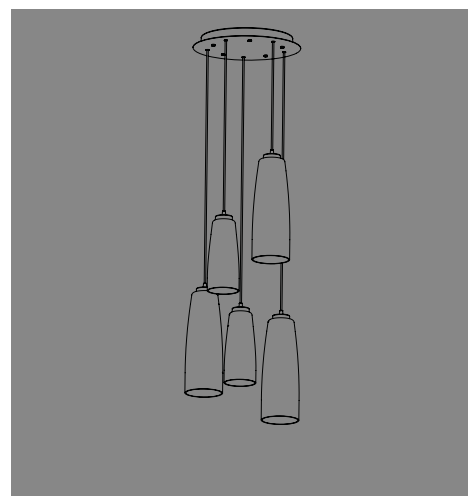

ROMEO e GIULIETTA

SUSPENSION

Handcrafted mouth-blown glass with "balloton" relief finish in two shapes and in various colours. Grey or white painted metal parts. Grey fabric cables. Customizable pendant system. Canopies are not included. Select a canopy from the following pages to create a single or multi light pendant.

34
13,4" 
4,6
1,8"

Rosone per sospensione 3 luci
Canopy for hanging lamp 3 lights

ZA-LGR0063 grigio / grey
ZA-LGR0073 bianco / white

Luci disposte sullo stesso livello
Lights on the same level:
Ø max 25 cm - 9,8 in

40
15,7" 

Disponibile su richiesta con finitura calamina / Available on request with calamine finish

34
13,4" 
4,6
1,8"

Rosone per sospensione 5 luci
Canopy for hanging lamp 5 lights

ZA-LGR0065 grigio / grey
ZA-LGR0075 bianco / white

Luci disposte sullo stesso livello
Lights on the same level:
Ø max 17 cm - 6,7 in

40
15,7" 

Disponibile su richiesta con finitura calamina / Available on request with calamine finish

Rosone per sospensioni multiple (supporti di decentramento inclusi) Canopy for hanging multiple lamps (decentralisation supports included)