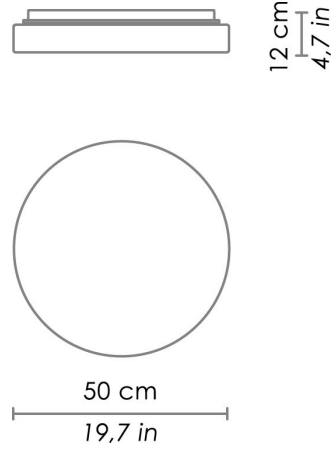

DRUM METAL

WALL

Wall-ceiling lamps with diffuser in mouth-blown, satin-finish opal triplex glass; chlorine-resistant, anti-UV, neutral translucent polycarbonate frame, with chrome or matt white painted metal parts. Twist-lock coupling system for the glass component. The product is suitable for indoor use only. Drum Metal is IP44.

CODE	COLOR
ZA-LL8761B	White
ZA-LL8761C	Chrome

DIMENSIONS AND HOLES

Dimensions

Ø 50 cm / Ø 19.7 in

ILLUMINOTECHNICAL SPECIFICATIONS

Source

E26

Total Watt