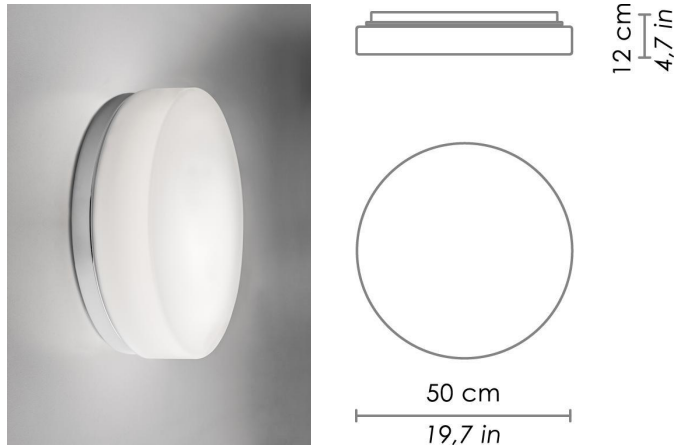

DRUM METAL

WALL

Wall-ceiling lamps with diffuser in mouth-blown, satin-finish opal triplex glass; chlorine-resistant, anti-UV, neutral translucent polycarbonate frame, with chrome or matt white painted metal parts. Twist-lock coupling system for the glass component. The product is suitable for indoor use only. Drum Metal is IP44

CODE COLOR

ZA-LD876113B3 White

ZA-LD876113C3 Chrome

DIMENSIONS AND HOLES

Dimensions \varnothing 50 cm / \varnothing 19,7 in

ILLUMINOTECHNICAL SPECIFICATIONS

Source	LED
Power LED	27,5 W
Total Watt	29 W
Lumen LED board	3450 lm
Lumen lamp	2070 lm
Beam angle	130°
Colour temperature	3000 K
CRI	>90
Dimmer	TRIAC
Lamp life	minimum 2 years guaranteed