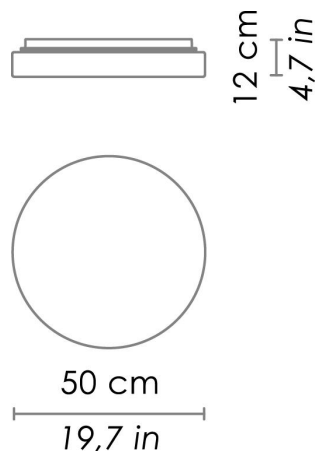

## DRUM

WALL

Wall-ceiling lamps with diffuser in mouth-blown, satin-finish opal triplex glass; chlorine-resistant, anti-UV, neutral translucent polycarbonate frame. Twist-lock coupling system for the glass component. The product is suitable for indoor use only. The Drum collection is IP44.

### DIMENSIONS AND HOLES

Dimensions  $\varnothing$  50 cm /  $\varnothing$  19,7 in

### ILLUMINOTECHNICAL SPECIFICATIONS

Source	E26
Type	Bulb E26
Total Watt	2 x 60W max