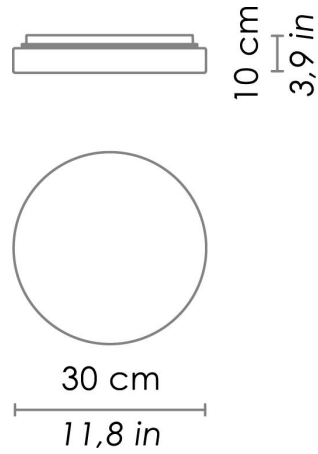

DRUM

WALL

Wall-ceiling lamps with diffuser in mouth-blown, satin-finish opal triplex glass; chlorine-resistant, anti-UV, neutral translucent polycarbonate frame. Twist-lock coupling system for the glass component. The product is suitable for indoor use only. The Drum collection is IP44.

CODE	COLOR
ZA-LL8701NE	Transparent ○

DIMENSIONS AND HOLES	
Dimensions	Ø 30 cm / Ø 11,8 in

ILLUMINOTECHNICAL SPECIFICATIONS	
Source	E26
Type	Bulb E26
Total Watt	1 x 75W max

ILLUMINOTECHNICAL SPECIFICATIONS	
Driver	N/A
Voltage	120 V
Frequency	50/60 Hz