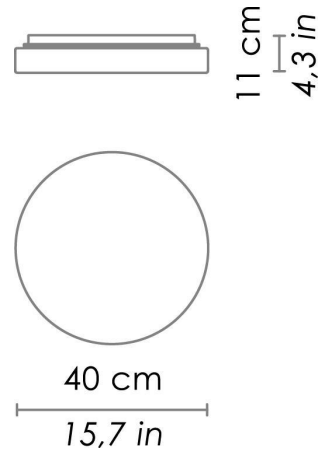

DRUM

WALL

Wall-ceiling lamps with diffuser in mouth-blown, satin-finish opal triplex glass; chlorine-resistant, anti-UV, neutral translucent polycarbonate frame. Twist-lock coupling system for the glass component. The product is suitable for indoor use only. The Drum collection is IP44.

CODE	COLOR
ZA-LD873113N3	Transparent 

DIMENSIONS AND HOLES

Dimensions	Ø 40 cm / Ø 15,7 in
------------	---------------------

ILLUMINOTECHNICAL SPECIFICATIONS

Source	LED
Power LED	17 W
Total Watt	18,5 W
Lumen LED board	2200 lm
Lumen lamp	1510 lm
Beam angle	130°
Colour temperature	3000 K
CRI	>90
Dimmer	TRIAC
Lamp life	minimum 2 years guaranteed