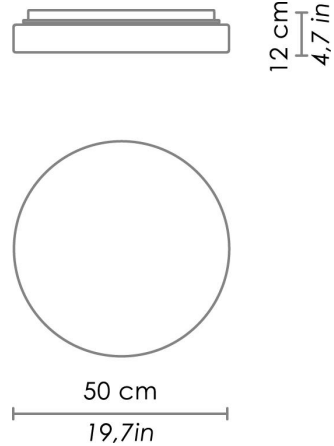

DRUM BAYONET

WALL

Wall-ceiling lamps with diffuser in mouth-blown, satin-finish opal triplex glass, and white painted metal frame. Twist-lock system for the glass component. The product is suitable for indoor use only.

CODE	COLOR
ZA-LL8912	White

DIMENSIONS AND HOLES	
Dimensions	Ø 50 cm / Ø 19,7 in

ILLUMINOTECHNICAL SPECIFICATIONS	
Source	E26
Total Watt	2 x 60W max

ILLUMINOTECHNICAL SPECIFICATIONS	
Driver	N/A
Voltage	120V
Frequency	50/60 Hz