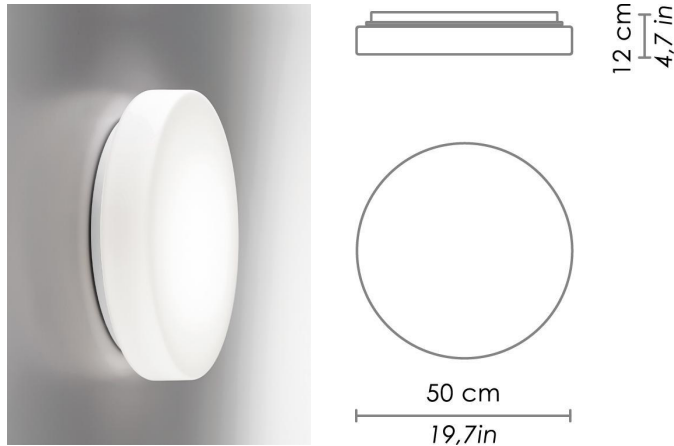

DRUM BAYONET

WALL

Wall-ceiling lamps with diffuser in mouth-blown, satin-finish opal triplex glass, and white painted metal frame. Twist-lock system for the glass component. The product is suitable for indoor use only.

CODE COLOR

ZA-LD891213- White

DIMENSIONS AND HOLES

Dimensions \varnothing 50 cm / \varnothing 19,7 in

ILLUMINOTECHNICAL SPECIFICATIONS

Source	LED
Power LED	27,5 W
Total Watt	29 W
Lumen LED board	3450 lm
Lumen lamp	2070 lm
Beam angle	120°
Colour temperature	3000 K
CRI	>90
Dimmer	TRIAC
Lamp life	minimum 2 years guaranteed