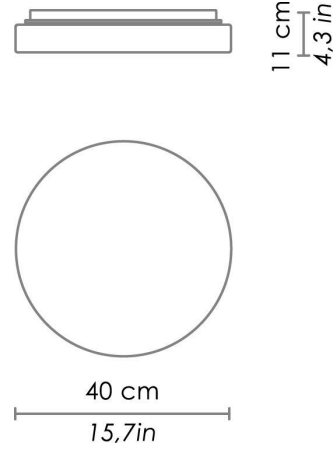

DRUM BAYONET

WALL

Wall-ceiling lamps with diffuser in mouth-blown, satin-finish opal triplex glass, and white painted metal frame. Twist-lock system for the glass component. The product is suitable for indoor use only.

CODE COLOR

ZA-LD891113-

White

DIMENSIONS AND HOLES

Dimensions

Ø 40 cm / Ø 15,7 in

ILLUMINOTECHNICAL SPECIFICATIONS

Source	LED
Power LED	17 W
Total Watt	18,5 W
Lumen LED board	2200 lm
Lumen lamp	1510 lm
Beam angle	130°
Colour temperature	3000 K
CRI	>90
Dimmer	TRIAC
Lamp life	minimum 2 years guaranteed

ILLUMINOTECHNICAL SPECIFICATIONS

Driver	included
Voltage	120 V
Frequency	50/60 Hz