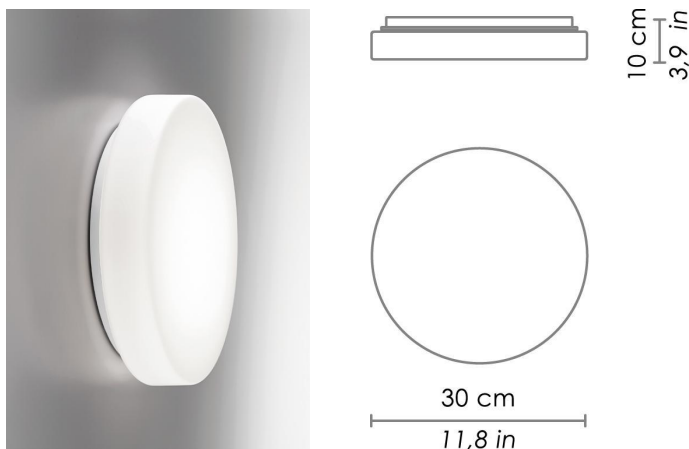

DRUM BAYONET

WALL

Wall-ceiling lamps with diffuser in mouth-blown, satin-finish opal triplex glass, and white painted metal frame. Twist-lock system for the glass component. The product is suitable for indoor use only.

CODE COLOR

ZA-LD891013-

White

DIMENSIONS AND HOLES

Dimensions

Ø 30 cm / Ø 11,8 in

ILLUMINOTECHNICAL SPECIFICATIONS

Source	LED
Power LED	10,5 W
Total Watt	12,5 W
Lumen LED board	1350 lm
Lumen lamp	1110 lm
Beam angle	130°
Colour temperature	3000 K
CRI	>90
Dimmer	TRIAC
Lamp life	Minimum 2 years guaranteed