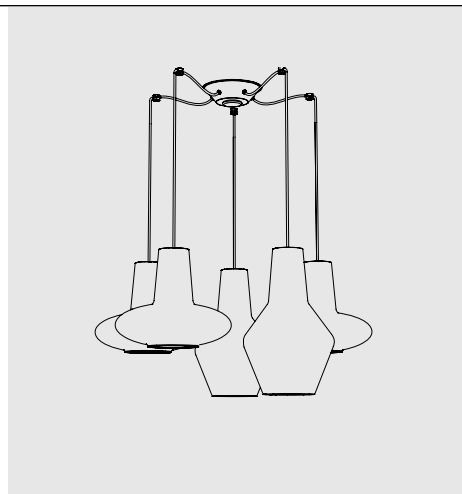

BONNIE e CLYDE

SUSPENSION

Mouth-blown glass handcrafted on standstill mold with "rigadin" relief finish in two different shapes and various colours. Matt grey or white painted metal parts. Grey fabric cables. Canopies are not included. Select a canopy from the following pages to create a single or multi light pendant.

Luci disposte sullo stesso livello
Lights on the same level:
Ø max 17 cm - 6,7 in

40
15,7" 

Disponibile su richiesta con finitura calamina / Available on request with calamine finish

Rosone per sospensioni multiple (supporti di decentramento inclusi) Canopy for hanging multiple lamps (decentralisation supports included)

ZA-LGR0005 grigio / grey
ZA-LGR0015 bianco / white
ZA-LRB0005 ottone brunito
spazzolato/brushed burnished brass
5 luci + 5 supporti
5 lights + 5 supports

ZA-LGR0003 grigio / grey
ZA-LGR0013 bianco / white
ZA-LRB0003 ottone brunito
spazzolato/brushed burnished brass
3 luci + 3 supporti
3 lights + 3 supports

Rosone per sospensioni multiple (supporti di decentramento esclusi) Canopy for hanging multiple lamps (decentralisation supports not included)

Rosone per sospensione 1-12 luci
Canopy for hanging lamp 1-12 lights