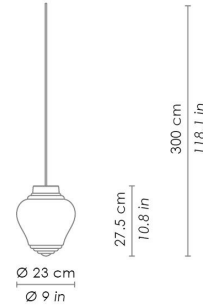

BONNIE e CLYDE

SUSPENSION

Mouth-blown glass handcrafted on standstill mold with "rigadin" relief finish in two different shapes and various colours. Matt grey or white painted metal parts. Grey fabric cables. Canopies are not included. Select a canopy from the following pages to create a single or multi light pendant.

CODE	COLOR	
ZA-LCL1101	Clear	
ZA-LCL1104	Amber	
ZA-LCL1105	Amethyst	
ZA-LCL1109	Grey	
ZA-LCL1120	Light blue	
ZA-LCL1121	Silver	
ZA-LCL1122	Antique gold	
ZA-LCL1123	Bronze	
ZA-LCL1124	Pink gold	

DIMENSIONS AND HOLES

Dimensions $\varnothing$ 23 - h max 300 cm / $\varnothing$ 9 - h max 118,1 in

ILLUMINOTECHNICAL SPECIFICATIONS

Source E26
Total Watt 75 W

ELECTRICAL SPECIFICATIONS

Voltage 120V
Frequency 50 - 60 HZ