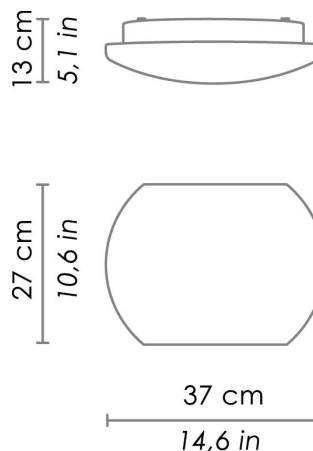

CHIUSA

WALL

Wall-ceiling lamps with diffuser in mouth-blown, satin-finish opal triplex glass; matt white painted metal frame. The product is suitable for indoor use only.

CODE	COLOR

ZA-LL5501-

White

DIMENSIONS AND HOLES

Dimensions

27 - 37 - 13 cm / 10,6 - 14,6 - 5,1 in

ILLUMINOTECHNICAL SPECIFICATIONS

Source

E26

Type

Bulb E26

Total Watt

2 x 60 HS

ILLUMINOTECHNICAL SPECIFICATIONS

Driver

N/A

Voltage

120 V

Frequency

50/60 Hz