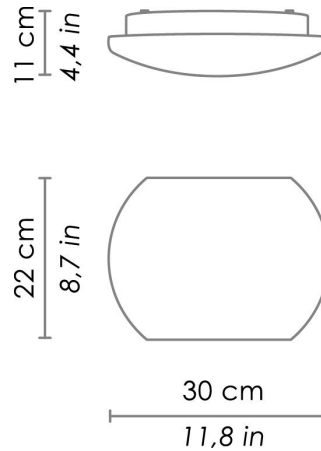

CHIUSA

WALL

Wall-ceiling lamps with diffuser in mouth-blown, satin-finish opal triplex glass; matt white painted metal frame. The product is suitable for indoor use only.

CODE	COLOR
ZA-LL5500-	White

DIMENSIONS AND HOLES	
Dimensions	Ø 30 cm / Ø 11,8 in