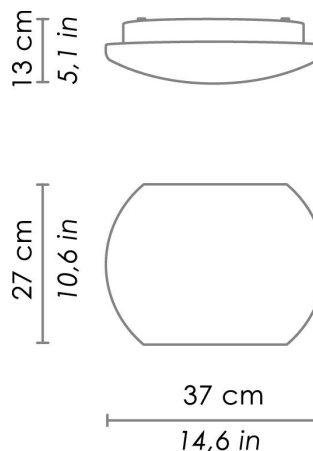

CHIUSA

WALL

Wall-ceiling lamps with diffuser in mouth-blown, satin-finish opal triplex glass; matt white painted metal frame. The product is suitable for indoor use only.

CODE	COLOR
ZA-LD550103-	White

DIMENSIONS AND HOLES

Dimensions	Ø 37 cm / Ø 14,6 in
------------	---------------------

ILLUMINOTECHNICAL SPECIFICATIONS

Source	LED
Power LED	17,4 W
Total Watt	20 W
Lumen LED board	2620 lm
Lumen lamp	960 lm
Beam angle	130°
Colour temperature	3000 K
CRI	>80
Lamp life	minimum 2 years guaranteed
Dimmer	TRIAC