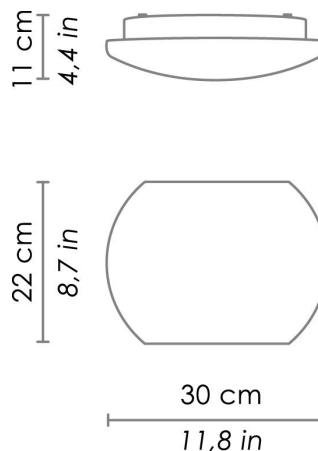

CHIUSA

WALL

Wall-ceiling lamps with diffuser in mouth-blown, satin-finish opal triplex glass; matt white painted metal frame. The product is suitable for indoor use only.

CODE	COLOR
ZA-LD550003-	White

DIMENSIONS AND HOLES

Dimensions	22 - 30 - 11 cm / 8,6 - 11,8 - 4,3 in
------------	---------------------------------------

ILLUMINOTECHNICAL SPECIFICATIONS

Source	LED
Power LED	8,7 W
Total Watt	10 W
Lumen LED board	1310 lm
Lumen lamp	480 lm
Beam angle	130°
Colour temperature	3000 K
CRI	>80
Lamp Life	minimum 2 years guaranteed
Dimmer	TRIAC