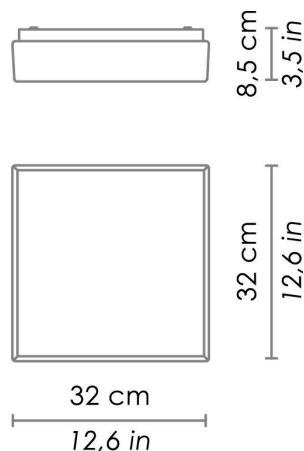

CAORLE

WALL

Wall-ceiling lamps with diffuser in mouth-blown, satin-finish opal triplex glass; matt white painted metal frame. The product is suitable for indoor use only.

CODE	COLOR
------	-------

ZA-LL1306-

White

DIMENSIONS AND HOLES	
----------------------	--

Dimensions

32 - 32 - 8,8 cm / 12,6 - 12,6 - 4,3 in

ILLUMINOTECHNICAL SPECIFICATIONS	
----------------------------------	--

Source

E26

Total Watt