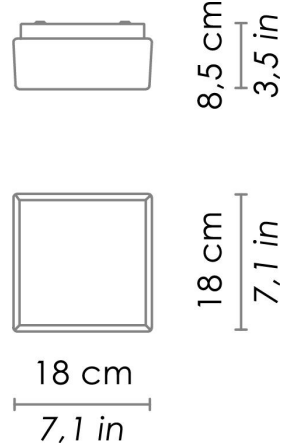

## CAORLE

WALL

Wall-ceiling lamps with diffuser in mouth-blown, satin-finish opal triplex glass; matt white painted metal frame. The product is suitable for indoor use only.

CODE	COLOR
ZA-LL1304-	White

DIMENSIONS AND HOLES	
Dimensions	18 - 18 - 8,8 cm / 7,1 - 7,1 - 3,4 in