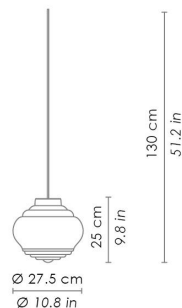

BONNIE e CLYDE

SUSPENSION

Mouth-blown glass handcrafted on standstill mold with "rigadin" relief finish in two different shapes and various colours. Matt grey or white painted metal parts. Grey fabric cables. Canopies are not included. Select a canopy from the following pages to create a single or multi light pendant.

CODE	COLOR	
ZA-LBN0101	Clear	
ZA-LBN0104	Amber	
ZA-LBN0105	Amethyst	
ZA-LBN0109	Grey	
ZA-LBN0120	Light blue	
ZA-LBN0121	Silver	
ZA-LBN0122	Antique gold	
ZA-LBN0123	Bronze	
ZA-LBN0124	Pink gold	

DIMENSIONS AND HOLES

Dimensions $\varnothing$ 27,5 - h max 130 cm / $\varnothing$ 10,8 - h max 51,2 in

ILLUMINOTECHNICAL SPECIFICATIONS

Source E26
Total Watt 75 W

ELECTRICAL SPECIFICATIONS

Voltage 120V
Frequency 50 - 60 HZ