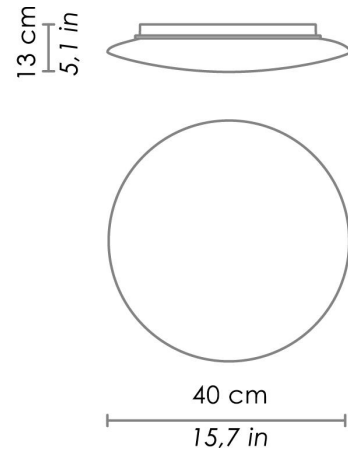

## BIS

WALL

Wall/ceiling lights in satin finish triplex opal blown glass, with embossed aluminium internal reflector, and a chlorine-resistant, anti-UV, neutral translucent polycarbonate base. Twist-lock system for the glass component. The Bis collection has IP44 protection.

CODE	COLOR
ZA-LL6112NE	Transparent 

DIMENSIONS AND HOLES	
Dimensions	Ø 40 cm / Ø 15.7 in

ILLUMINOTECHNICAL SPECIFICATIONS	
Source	E26
Type	Bulb E26
Total Watt	2 x 60 Max

ILLUMINOTECHNICAL SPECIFICATIONS	
Driver	N/A
Voltage	120 V
Frequency	50/60 Hz