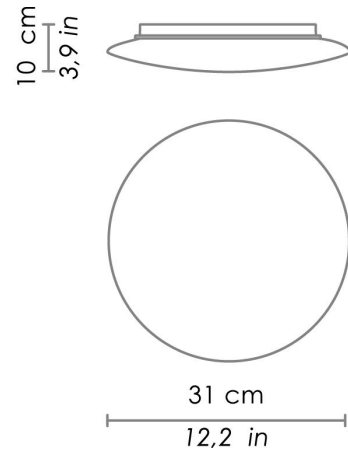

BIS

WALL

Wall-ceiling lamps with diffuser in mouth-blown, satin-finish opal triplex glass; chlorine-resistant, anti-UV, neutral translucent polycarbonate frame. Twist-lock system for the glass component. The product is suitable for indoor use only. IP44 rating.

CODE	COLOR
ZA-LL6111NE	Transparent

DIMENSIONS AND HOLES

Dimensions	Ø 31 cm / Ø 12,2 in
------------	---------------------

ILLUMINOTECHNICAL SPECIFICATIONS

Source	E26
Type	Bulb E26
Total Watt	1 x 75W MAX

ILLUMINOTECHNICAL SPECIFICATIONS