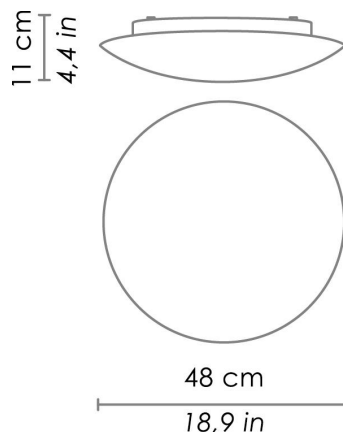

BIS BAYONET

WALL

Wall-ceiling lamps with diffuser in mouth-blown, satin-finish opal triplex glass; white painted metal frame. Twist-lock system for the glass component. The product is suitable for indoor use only.

CODE	COLOR
ZA-LL6113-	White

DIMENSIONS AND HOLES	
Dimensions	Ø 48 cm / Ø 18,9 in

ILLUMINOTECHNICAL SPECIFICATIONS	
Source	E26
Type	Bulb E27
Total Watt	2 x 60W Max

ILLUMINOTECHNICAL SPECIFICATIONS	
Driver	N/A
Voltage	120 V
Frequency	50/60 Hz