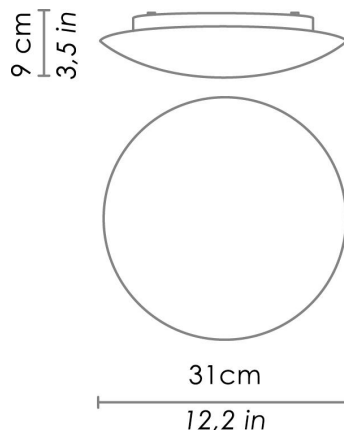

## BIS BAYONET

WALL

Wall-ceiling lamps with diffuser in mouth-blown, satin-finish opal triplex glass; white painted metal frame. Twist-lock system for the glass component. The product is suitable for indoor use only.

CODE	COLOR
ZA-LL6111-	White <input type="radio"/>

DIMENSIONS AND HOLES	
Dimensions	Ø 31 cm / Ø 12,2 in

ILLUMINOTECHNICAL SPECIFICATIONS	
Source	E26
Type	Bulb E26
Total Watt	1 x 75W Max

ILLUMINOTECHNICAL SPECIFICATIONS	
Driver	N/A
Voltage	120 V
Frequency	50/60 Hz