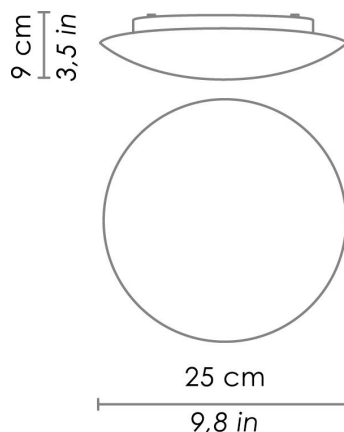

BIS BAYONET

WALL

Wall-ceiling lamps with diffuser in mouth-blown, satin-finish opal triplex glass; white painted metal frame. Twist-lock system for the glass component. The product is suitable for indoor use only.

CODE	COLOR
ZA-LL6110-	White

DIMENSIONS AND HOLES

Dimensions \varnothing 25 cm / \varnothing 9,8 in

ILLUMINOTECHNICAL SPECIFICATIONS

Source	E26
Type	Bulb E26
Total Watt	1 x 60 HS

ILLUMINOTECHNICAL SPECIFICATIONS