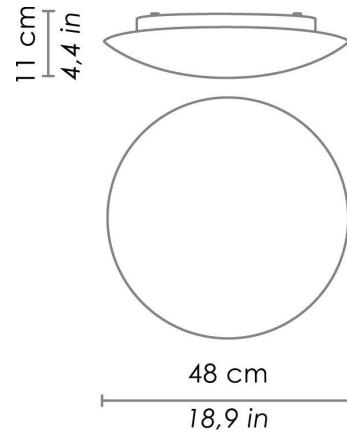

BIS BAYONET

WALL

Wall-ceiling lamps with diffuser in mouth-blown, satin-finish opal triplex glass; white painted metal frame. Twist-lock system for the glass component. The product is suitable for indoor use only.

CODE	COLOR
ZA-LD611313-	White

DIMENSIONS AND HOLES

Dimensions \varnothing 48 cm / \varnothing 18,9 in

ILLUMINOTECHNICAL SPECIFICATIONS

Source	LED
Power LED	27,5 W
Total Watt	29 W
Lumen LED board	3450 lm
Lumen lamp	2070 lm
Beam angle	130°
Colour temperature	3000 K
CRI	>90
Dimmer	TRIAC
Lamp life	minimum 2 years guaranteed