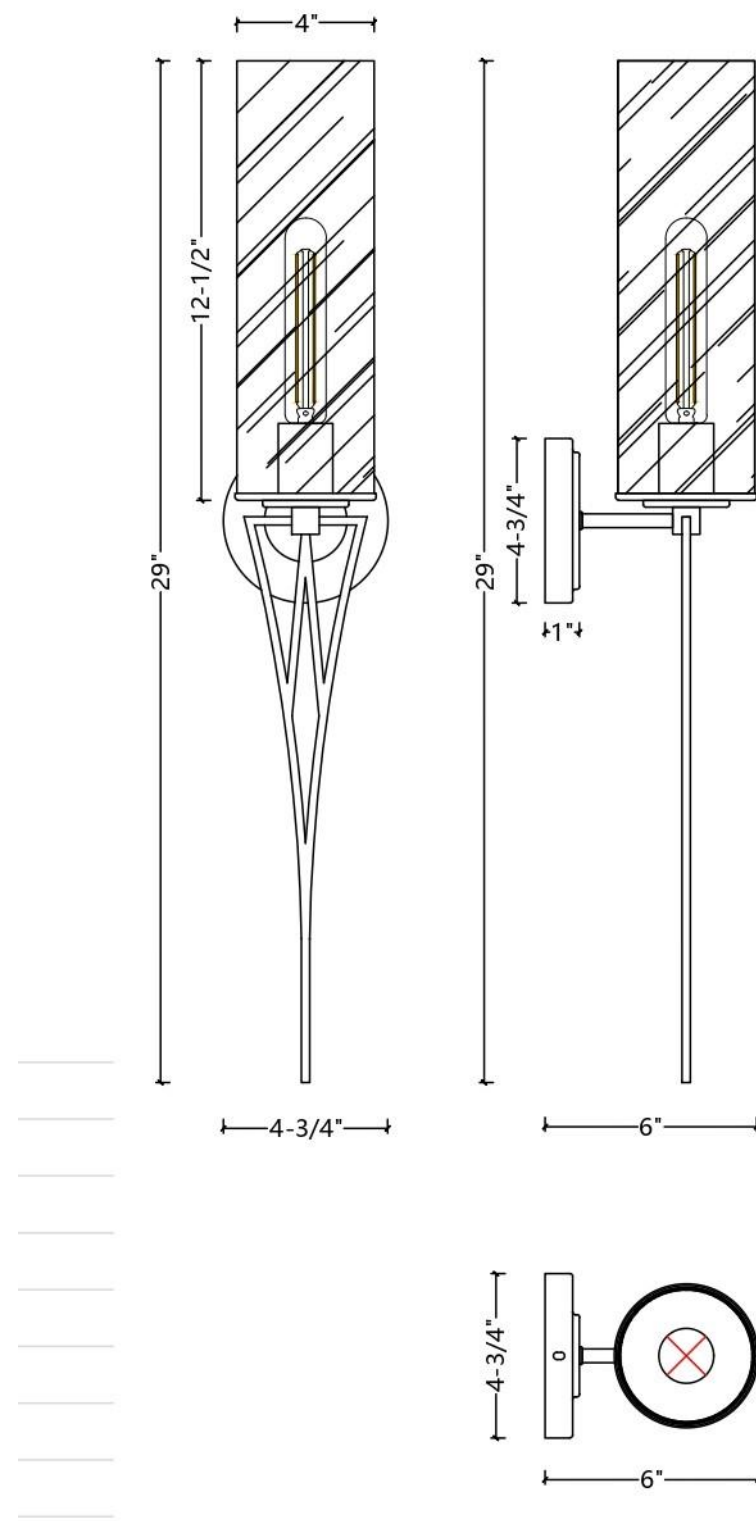

ITEM NO
WS1108-1AB

SPECIFICATION DETAILS

Finish	Aged Brass
Fixture Dimension	L4-3/4" x W6" x H29"
Light Source	Medium base
Wattage	1 x E26/60W
Voltage	120V
Location	Dry
Hang direction	Upward only
Warranty	1 Year fixture warranty
Glass shade	Clear glass