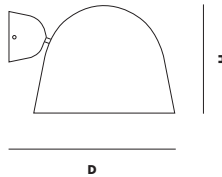

BULB

Not included

COLLI

2 pcs./box

MAINTENANCE

For daily care, wipe off with a clean,
moist cloth followed by a soft dry cloth.

DIMENSIONS

Ø 220 x D 240 x H 165 mm
Ø 8.6 x D 9.4 x H 6.4 "