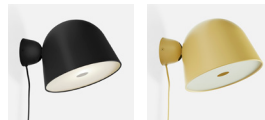

KUPPI

PRODUCT SHEET

WOUD

KUPPI WALL LAMP

DESIGNED BY MIKA TOLVANEN

Kuppi means 'cup' in Finnish. The Kuppi wall light has been revamped while staying true to the original design from 2014. Two different sized metal cups form the lamp creating a minimalistic and sculptural lamp. The construction allows for easy movement and adjustment of the light, which makes Kuppi ideal as a bedside lamp or in the reading corner.

YEAR OF DESIGN

2015

CATEGORY

Lighting

MATERIALS

Painted metal and acryl

SHADE

Removable matt acryl

BULB

Not included

COLLI

2 pcs./box

MAINTENANCE

For daily care, wipe off with a clean,
moist cloth followed by a soft dry cloth.

DIMENSIONS

Ø 220 x D 240 x H 165 mm
Ø 8.6 x D 9.4 x H 6.4 "

ITEM NO / COLOUR

130003 Black (CE)
130005 Mustard yellow (CE)
139200 Black (cUL)
139202 Mustard yellow (cUL)