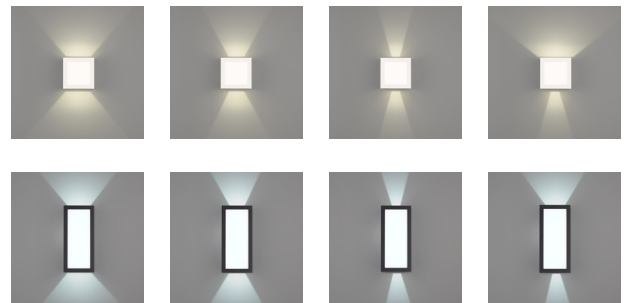

WINDOW WALL SCONCE

WS-W230505-CS, WS-W230511-CS

WAC

Fixture Type:

Catalog Number:

Project: _____

Location: _____

PRODUCT DESCRIPTION

Create unique patterns of light on walls with the multi-directional LED light sources offered in WINDOW by WAC. Personalize indoor and outdoor settings with this luminaire's dimmable up, down and front lights using its dynamic beam control options from 0° to 105° and 4 CCT selectable. WINDOW is ADA-compliant, wet-rated, and available in square and rectangular profiles finished in a choice of black and white, making this sleek, contemporary sconce ideal for a range of residential, hospitality, retail and commercial applications.

FEATURES

- Up and down lights
- On-board dimming front panel light
- On-board 4 CCTs selectable: 2700K, 3000K, 3500K, 4000K
- Dynamic beam angle adjustment: 0° - 105° (for both up light and down light)
- Can create different light patterns by adjusting the beam
- Suitable for indoor or outdoor (IP65 Rated)
- 5 year warranty
- ADA compliant

SPECIFICATIONS

Input: Die-cast Aluminum
Power: 21W
Brightness: 100% - 1% ELV, TRIAC and 0-10V
Beam Angle: Mid power LED rated life of 50,000 hours
CRI: Black, White (Electrostatically powder coated)
Rated Life: ETL & cETL Wet location listed