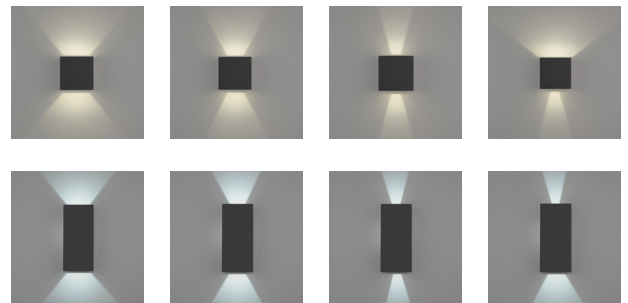

WINDOW WALL SCONCE

WS-W230405-CS, WS-W230411-CS

WAC

Fixture Type:

Catalog Number:

Project: _____

Location: _____

PRODUCT DESCRIPTION

Create a bold wash of illumination on walls with the bi-directional LED light sources offered in WINDOW by WAC. Personalize indoor and outdoor settings with this luminaire's dimmable up and down lights using its dynamic beam control options from 0° to 105° and 4 CCT selectability. WINDOW is ADA-compliant, wet-rated, and available in square and rectangular profiles finished in a choice of black and white, making this sleek, contemporary sconce ideal for a range of residential, hospitality, retail and commercial applications.

SPECIFICATIONS

Input: Die-cast Aluminum
Power: 16.5W
Brightness: 100% - 1% ELV, TRIAC and 0-10V
Beam Angle: Mid power LED rated life of 50,000 hours
CRI: Black, White (Electrostatically powder coated)
Rated Life: ETL & cETL Wet location listed

FEATURES

- Up and down lights
- On-board 4 CCTs selectable: 2700K, 3000K, 3500K, 4000K
- Dynamic beam angle adjustment: 0° - 105° (for both up light and down light)
- Can create different light patterns by adjusting the beam
- Suitable for indoor or outdoor (IP65 Rated)
- 5 year warranty
- ADA compliant