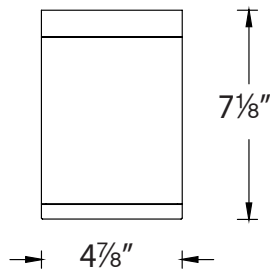

TUBE ARCHITECTURAL DS-CD05

WAC LIGHTING

LED Ceiling Mounts

Fixture Type:

Catalog Number:

Project:

Location:

PRODUCT DESCRIPTION

The latest energy efficient LED technology in an appealing cylindrical profile delivers accent lighting. Comes in various light beam angle options.

FEATURES

- High performance exterior rated LED ceiling light
- Solid aluminum construction
- 39° visual cutoff angle or glare control
- 5 year warranty

SPECIFICATIONS

Input: Universal voltage 120V - 277VAC, 50/60Hz
Dimming: Electronic low voltage (ELV) : 100% - 5%
0-10V: 100% - 1%
Light Source: High output 3 Step Mac Adam Ellipse COB
Rated life of 60,000 hours at L70
Finish: Electrostatically powder coated, white, black, bronze and graphite
Standards: IP65 rated, ETL & cETL wet location listed, Energy Star® 2.2 rated Title 24 JA8-2016 Compliant
Operating Temp: -13°F to 122°F (-25°C to 50°C)

ORDERING NUMBER

Diameter	Watt	Beam	Angle	Color	Temp	CRI	Reference Lumens	Output ¹ CBCP	Efficacy (Lm/W)	Light Distribution	Finish
DS-CD05	25W	S Spot	16°	927	2700K	90	1825	10050	73		BK Black WT White BZ Bronze GH Graphite
				27	2700K	85	2190	12057	88		
				930	3000K	90	1895	10427	76		
				30	3000K	85	2300	12644	92		
				35	3500K	85	2350	12937	94		
				40	4000K	85	2375	13062	95		
DS-CD0517	17W	N Narrow	25°	927	2700K	90	1810	5280	72		BK Black WT White BZ Bronze GH Graphite
				27	2700K	85	2170	6335	87		
				930	3000K	90	1880	5478	75		
				30	3000K	85	2275	6643	91		
				35	3500K	85	2330	6797	93		
				40	4000K	85	2350	6863	94		
		F Flood	33°	927	2700K	90	1900	4515	76		BK Black WT White BZ Bronze GH Graphite
				27	2700K	85	2280	5417	91		
				930	3000K	90	1970	4685	79		
				30	3000K	85	2390	5681	96		
				35	3500K	85	2445	5812	98		
				40	4000K	85	2470	5870	99		

DS-CD05- _____ - _____

¹Reference output shows 25W output. Multiply by 0.7 to determine output for 17W combinations.

Example: DS-CD05-N927-BK

wacighting.com
Phone (800) 526.2588
Fax (800) 526.2585

Headquarters/Eastern Distribution Center
44 Harbor Park Drive
Port Washington, NY 11050

Central Distribution Center
1600 Distribution Ct
Lithia Springs, GA 30122

Western Distribution Center
1750 Archibald Avenue
Ontario, CA 91760