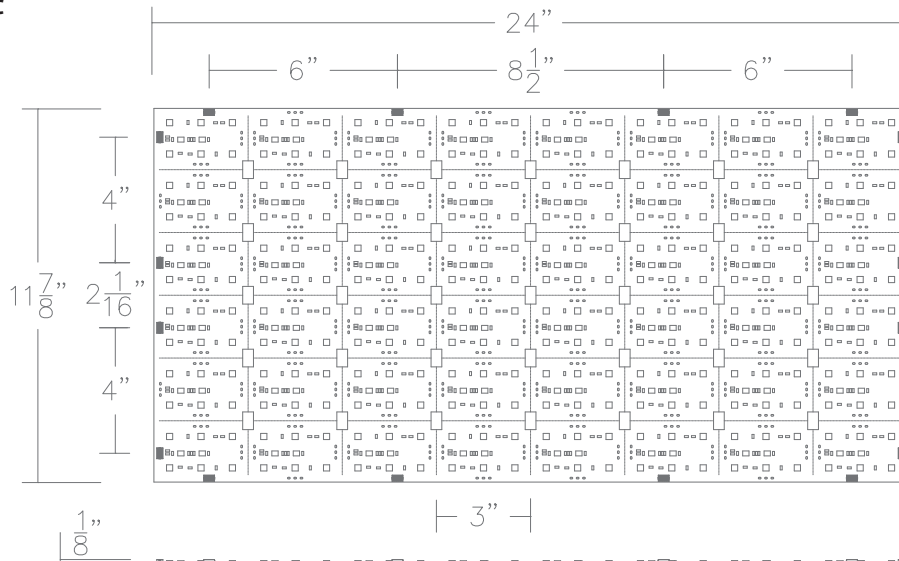

SPECIFICATIONS

- **Input:** 24VDC
- **Wiring:** 3 conductor wire between Pixels and power supply
- **Control:** Hardwired DMX options, Wireless Mobile App, or Wallstation
- **CRI:** 90+
- **McAdams Steps:** 3
- **Color Temp:** 2700-5000K, R/G/B
- **Operating Temp:** -4°F to 104°F (-20°C to 40°C)
- **Standards:** UL & CUL Listed for Dry and Damp Locations

Model	Dimension	LED Lumens	Watt	Color Temp	Color
LED P05 P10	1224 12" x 24"	13W/sqft 24 W/sqft	435 lm/sqft 1000 lm/sqft	CC R/G/B/2700K-5000K	White

Example: LED-P10-1224-CC