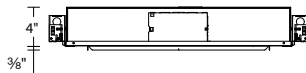

SPECIFICATIONS

Input Universal 120-277 VAC 50/60 Hz

Standards: ETL & cETL, Non-IC, IC-rated, Airtight (see below for list)

Dimming: Electronic Low Voltage (ELV), TRIAC: 100%-5%
0-10V: 100-1%

Mounting: New construction housings included with universal mounting brackets and hanger bars
Ceiling thickness: 1/2" - 1 1/2"
See next page for ceiling cutout dimensions.

Construction: 20 Gauge galvanized sheet

Warranty: 5 year WAC Lighting product warranty

Fixture Type:

Catalog Number:

Project: _____

Location: _____

New Construction Trimmed
Adjustable

* Dimensions Applicable to 12 Cell Housing ONLY.