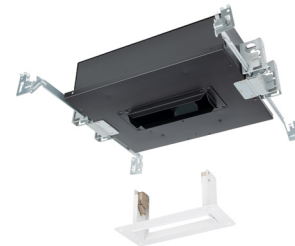

New Construction Trimless
Adjustable

* Dimensions Applicable to 12 Cell Housing ONLY.

Model	Size	Wattage	Rating	Compatible Trims
R1GNTA New Construction, Trimmed Adjustable	02 2 Cell	8W	IC, Airtight	R1GAT02
	04 4 Cell	14W	IC, Airtight	R1GAT04
	06 6 Cell	20W	IC, Airtight	R1GAT06
	08 8 Cell	27W	IC, Airtight	R1GAT08
	12 12 Cell	38W	Non-IC, Airtight	R1GAT12
R1GNLA New Construction, Trimless Adjustable	02 2 Cell	8W	IC, Airtight	R1GAL02
	04 4 Cell	14W	IC, Airtight	R1GAL04
	06 6 Cell	20W	IC, Airtight	R1GAL06
	08 8 Cell	27W	IC, Airtight	R1GAL08
	12 12 Cell	38W	Non-IC, Airtight	R1GAL12

R1GN_A

Example: **R1GNTA04**

waclighting.com
Phone (800) 526.2588
Fax (800) 526.2585

Headquarters/Eastern Distribution Center
44 Harbor Park Drive
Port Washington, NY 11050

Central Distribution Center
1600 Distribution Ct
Lithia Springs, GA 30122

Western Distribution Center
1750 Archibald Avenue
Ontario, CA 91760