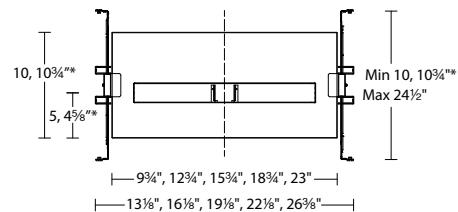

**Mounting:** New construction housings included with universal mounting brackets and hanger bars  
Ceiling thickness: 1/2" - 1 1/2"  
See next page for ceiling cutout dimensions.

**Construction:** 20 Gauge galvanized sheet

**Warranty:** 5 year WAC Lighting product warranty

Fixture Type:

Catalog Number:

Project: \_\_\_\_\_

Location: \_\_\_\_\_

**New Construction Trimmed**  
*Adjustable*

\* Dimensions Applicable to 12 Cell Housing ONLY.

**New Construction Trimless**  
*Adjustable*

\* Dimensions Applicable to 12 Cell Housing ONLY.

Model	Size	Wattage	Rating	Compatible Trims
<b>R1GNTA</b> New Construction, Trimmed Adjustable	<b>02</b> 2 Cell	8W	IC, Airtight	R1GAT02
	<b>04</b> 4 Cell	14W	IC, Airtight	R1GAT04
	<b>06</b> 6 Cell	20W	IC, Airtight	R1GAT06
	<b>08</b> 8 Cell	27W	IC, Airtight	R1GAT08
	<b>12</b> 12 Cell	38W	Non-IC, Airtight	R1GAT12
<b>R1GNLA</b> New Construction, Trimless Adjustable	<b>02</b> 2 Cell	8W	IC, Airtight	R1GAL02
	<b>04</b> 4 Cell	14W	IC, Airtight	R1GAL04
	<b>06</b> 6 Cell	20W	IC, Airtight	R1GAL06
	<b>08</b> 8 Cell	27W	IC, Airtight	R1GAL08
	<b>12</b> 12 Cell	38W	Non-IC, Airtight	R1GAL12