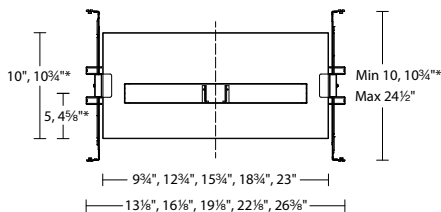

**Mounting:** New construction housings included with universal mounting brackets and hanger bars  
Ceiling thickness: 1/2" - 1 1/2"  
See next page for ceiling cutout dimensions.

**Construction:** 20 Gauge galvanized sheet

**Warranty:** 5 year WAC Lighting product warranty

Fixture Type:

Catalog Number:

Project: \_\_\_\_\_

Location: \_\_\_\_\_

**New Construction Trimmed**  
*Adjustable*

\* Dimensions Applicable to 12 Cell Housing ONLY.

**New Construction Trimless**  
*Adjustable*

\* Dimensions Applicable to 12 Cell Housing ONLY.

Model	Size	Wattage	Rating	Compatible Trims
<b>R1GNTA</b> New Construction, Trimmed Adjustable	<b>02</b> 2 Cell	8W	IC, Airtight	R1GAT02
	<b>04</b> 4 Cell	14W	IC, Airtight	R1GAT04
	<b>06</b> 6 Cell	20W	IC, Airtight	R1GAT06
	<b>08</b> 8 Cell	27W	IC, Airtight	R1GAT08
	<b>12</b> 12 Cell	38W	Non-IC, Airtight	R1GAT12
<b>R1GNLA</b> New Construction, Trimless Adjustable	<b>02</b> 2 Cell	8W	IC, Airtight	R1GAL02
	<b>04</b> 4 Cell	14W	IC, Airtight	R1GAL04
	<b>06</b> 6 Cell	20W	IC, Airtight	R1GAL06
	<b>08</b> 8 Cell	27W	IC, Airtight	R1GAL08
	<b>12</b> 12 Cell	38W	Non-IC, Airtight	R1GAL12