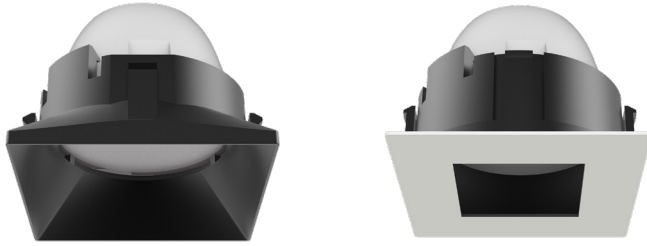

AETHER ATOMIC

R1ASDL, R1ASPL - Square Downlight and Pinhole

WAC

Fixture Type:

Catalog Number:

Project: _____

Location: _____

PRODUCT DESCRIPTION

Minuscule and mighty, peerless and powerful, the new potent Aether Atomic launches into the light. An engineering recessed marvel for next generation futurists. Sublime and serviceable, it's an icon for the ages. Atomic breaks the mold with robust illumination from a diminutive aperture, for a clean, quiet ceiling.

FEATURES

- Robust lumen output from 1" or 1/2" aperture
- Low glare for good visual comfort
- Field changeable beam angle with reflectors provided
- Low profile housing for installation in shallow plenums
- 5 year warranty

SPECIFICATIONS

Construction:	Injection molded polycarbonate low glare trim
Dimming:	100% - 1% ELV, TRIAC and 0-10V
Input Power:	11W
Light Source:	High output COB LED rated life of 50,000 hours
Mounting:	Remodel - Fastened to aluminum ceiling plate with sheetrock screws. Ceiling cutout: 6 1/2" Dia. New Construction - Fastened to frame-in kit with sheetrock screws. Ceiling cutout: 6" Dia.
Finish:	Black, Gold, Haze, White
Ceiling thickness:	1/2" - 2"
Standards:	ETL & cETL Wet location listed, IC rated Airtight Title 24 JA8 Compliant

Trims (Order Housing and Power Supply Separately) Model

	Beam	Color Temp	CRI	Lumens	CBCP	Finishes
R1ASDL Square Downlight Trimless (N, F, W beam reflectors included)	N 26°	2700K	90	850	2735	BK Black GL Gold HZ Haze WT White
		3000K		910	2940	
		3500K		975	3145	
		4000K		1040	3350	
	F 36°	2700K	90	885	885	
		3000K		950	950	
		3500K		1020	1020	
	W 55°	2700K	90	770	770	
		3000K		830	830	
3500K		885		885		
	4000K		945	945		
R1ASPL Square Pinhole (N, F beam reflectors included)	N 26°	2700K	90	515	2210	BK Black WT White
		3000K		550	2375	
		3500K		590	2545	
		4000K		630	2710	
	F 32°	2700K	90	545	1830	
		3000K		585	1965	
		3500K		625	2105	
		4000K		665	2240	

R1A ____ - ____

Example: R1ASDL-WT

Please see next page for housing and power supply units (required)

wacighting.com
Phone (800) 526.2588
Fax (800) 526.2585

Headquarters/Eastern Distribution Center
44 Harbor Park Drive
Port Washington, NY 11050

Central Distribution Center
1600 Distribution Ct
Lithia Springs, GA 30122

Western Distribution Center
1750 Archibald Avenue
Ontario, CA 91761