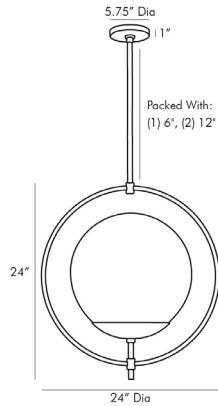

ARTERIORES

VOLTA PENDANT

49330
H: 26 IN, W: 15 IN, D: 22 IN
Pale Brass
Contract Suitable As Is

The depths of spatial design are defined with the Volta Pendant. An opal glass globe is suspended by a steel pipe finished in pale brass that encompasses it in free-form fashion. The simple geometric silhouette of the circumambient façade creates a visual of a floating orb, delivering a dimensional dynamic to a space. Damp-rated, although limited covered outdoor conditions may affect finish. Additional pipe available (PIPE-176).

APPEARANCE

Material	Glass, Steel
Finish	Opal, Pale Brass
Top Coat/Sealant	true

DIMENSIONS

Pendant	H: 24 IN, W: 22 IN, D: 15 IN
Minimum Hanging Height	26 IN
Maximum Hanging Height	56 IN
Canopy	H: 1 IN, Dia: 5.75 IN

WIRING

Rating	Damp
Cord	10 FT IN, Black/White, SVT
Socket	1, Type A- E26 Other
Maximum Watt	60
Voltage	110-120 V

CERTIFICATIONS

Cerifications	Mexico Australia, European Union, United Arab Emirates, United States, Canada
---------------	---

COMPLIANCY

UL/ETL	Yes
CB	Yes
RoHS	true

SHIPPING

Product Weight	9.5 LBS
Gross Weight 1	18 LBS
Shipping Box 1	H: 27 IN, L: 29 IN, W: 28 IN

REPLACEMENT PARTS

Replacement Part 1	PIPE-179
Replacement Part 1 Dim	(1) 4", (1) 6", and (1) 12"
Replacement Part 2	CANOPY-330
Replacement Part 2 Dim	1" x 5.75" Dia