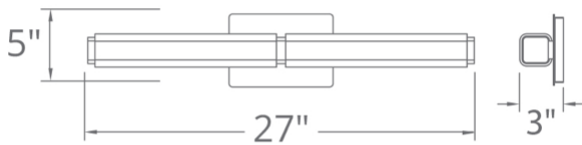

WS-3127

Model & Size	Color Temp	Finish	LED Watts	LED Lumens	Delivered Lumens
WS-3127 27"	2700K	BN Brushed Nickel	40.6W	3895	2993
	2700K	BR Brushed Brass	40.6W	3895	2993
	2700K	BZ Bronze	40.6W	3895	2993
	2700K	CH Chrome	40.6W	3895	2993
	3500K	BN Brushed Nickel	40.6W	3895	2993
	3500K	BR Brushed Brass	40.6W	3895	2993
	3500K	BZ Bronze	40.6W	3895	2993
	3500K	CH Chrome	40.6W	3895	2993
	3000K	BN Brushed Nickel	40.6W	3895	2993
	3000K	BR Brushed Brass	40.6W	3895	2993
	3000K	BZ Bronze	40.6W	3895	2993
	3000K	CH Chrome	40.6W	3895	2993

Example: **WS-3127-CH**

•For 277V special order, add an "F" before the finish: WS-3127F-27-BR

For custom requests please contact customs@modernforms.com