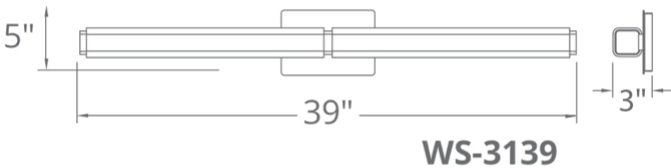

Project:

Location:

Fixture Type:

Catalog Number:

AVAILABLE FINISHES:

Vogue

WS-3139

PRODUCT DESCRIPTION

What's in Vogue right now? Just some of the most powerful LEDs in the industry, along with mouth-blown etched opal glass and expertly crafted hardware. With its wide variety of sizes and luminaire options, Vogue slips into transitional, contemporary and urban industrial decor plans with ease.

FEATURES

- 277V option available for special order.
- ACLED driverless technology
- Mouth-blown opal glass diffuser
- Built in color temperature adjustability. Switch from 2700K/3000K/3500K

SPECIFICATIONS

Rated Life	50000 Hours
Standards	ETL, cETL, Damp Location Listed, Title 24 JA8: 2019 Compliant
Input	120 VAC, 50/60Hz
Dimming	ELV
Mounting	Can be mounted on wall in all orientations
Color Temp	3500K, 3000K, 2700K
CRI	90
Construction	Aluminum hardware, mouth-blown opal glass diffuser

Model & Size	Color Temp	Finish	LED Watts	LED Lumens	Delivered Lumens
WS-3139 39"	2700K	BN Brushed Nickel	66.2W	5574	4364
	2700K	BR Brushed Brass	66.2W	5574	4364
	2700K	BZ Bronze	66.2W	5574	4364
	2700K	CH Chrome	66.2W	5574	4364
	3500K	BN Brushed Nickel	66.2W	5574	4364
	3500K	BR Brushed Brass	66.2W	5574	4364
	3500K	BZ Bronze	66.2W	5574	4364
	3500K	CH Chrome	66.2W	5574	4364
	3000K	BN Brushed Nickel	66.2W	5574	4364
	3000K	BR Brushed Brass	66.2W	5574	4364
	3000K	BZ Bronze	66.2W	5574	4364
	3000K	CH Chrome	66.2W	5574	4364

Example: **WS-3139-CH**

•For 277V special order, add an "F" before the finish: WS-3139F-BZ

For custom requests please contact customs@modernforms.com