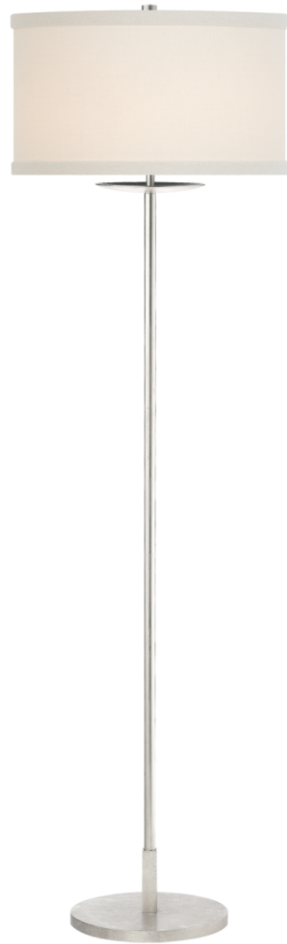

# TEAR SHEET

## Walker Medium Floor Lamp

Item # KS 1070BSL-L

Designer: kate spade new york

Height: 58"

Width: 17"

Base: 10" Round

Finishes: BSL, G, LC

Shade Treatments: L, L/BL, NL

Shade Details: 17" x 17" x 10"

Socket: E26 Keyless w/ Line Switch

Wattage: 100 A19

Weight: 25 Pounds