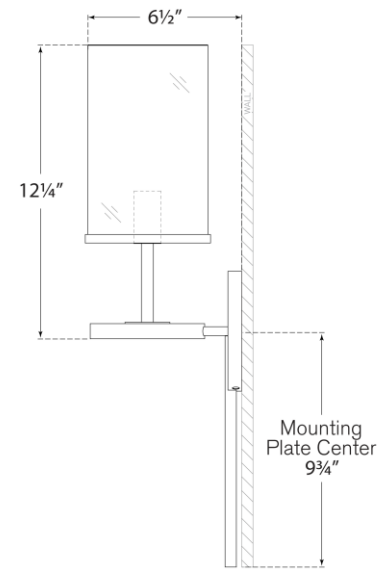

## Vivier Single Sconce

Item # TOB 2502BK/HAB-CG2

Designer: Thomas O'Brien

Height: 22"

Width: 5.25"

Extension: 6.5"

Backplate: 5" Round

Finishes: BK/HAB

Glass Options: CG

Socket: E12 Candelabra

Wattage: 40 B11

Weight: 6 Pounds

Side View

Front View