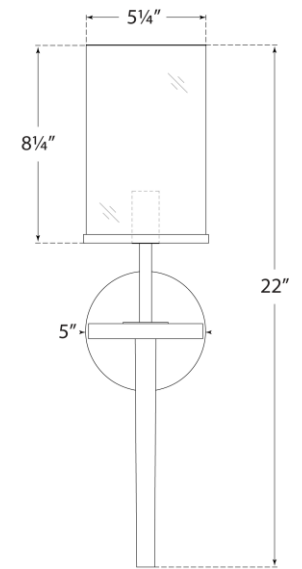

## Vivier Single Sconce

Item # TOB 2502BK/HAB-CG2

Designer: Thomas O'Brien

Height: 22"

Width: 5.25"

Extension: 6.5"

Backplate: 5" Round

Finishes: BK/HAB

Glass Options: CG

Socket: E12 Candelabra

Wattage: 40 B11

Weight: 6 Pounds

Side View

Front View