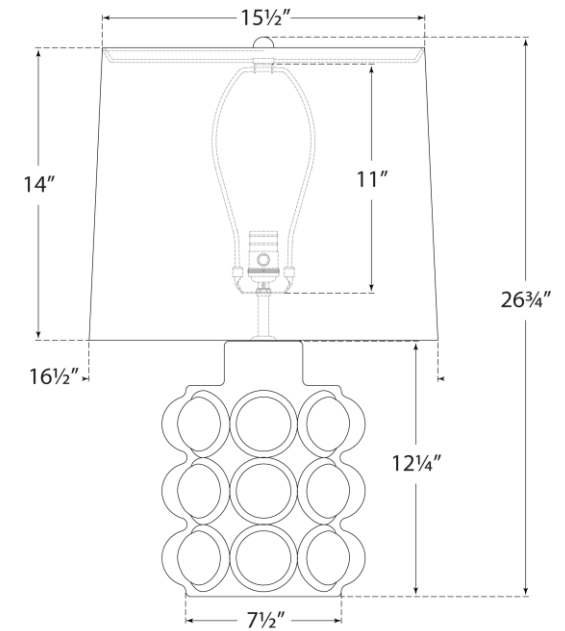

TEAR SHEET

Vedra Medium Table Lamp

Item # ARN 3645BC-L

Designer: AERIN

Height: 26.75"

Width: 16.5"

Base: 7.5" Round

Finishes: BC, PBC

Shade Treatments: L

Shade Details: 15.5" x 16.5" x 14"

Socket: E26 Dimmer

Wattage: 100 A19

Weight: 14 Pounds

Note: Reactive Ceramic Glazes Will Vary in Color and Texture

Front View