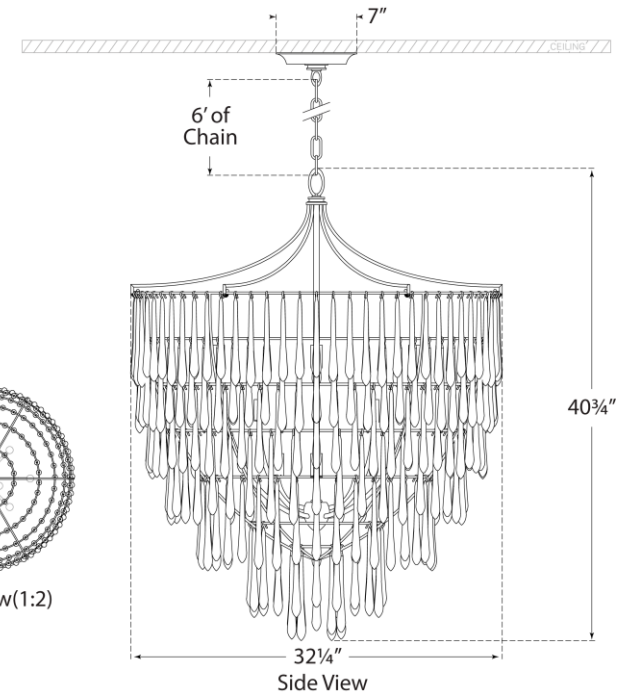

TEAR SHEET

Vacarro Large Chandelier

Item # JN 5132ABL

Designer: Julie Neill

Height: 40.75"

Width: 32.25"

Canopy: 7" Round

Finishes: ABL, AGL, PW

Socket: 12 - E12 Candelabra

Wattage: 12 - 6.5 LED B11

Weight: 42 Pounds

Note: Requires Assembly

Top View(1:2)