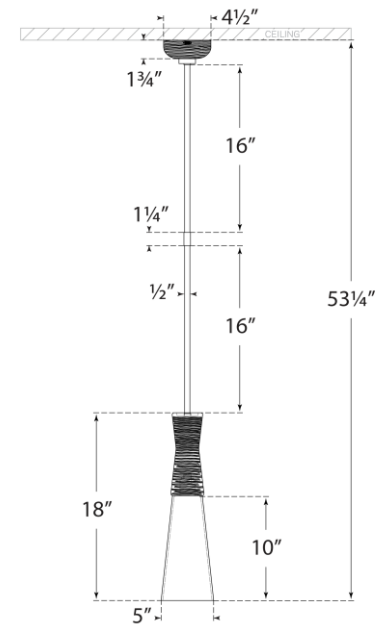

## Utopia Medium Pendant

Item # KW 5533G-WG

Designer: Kelly Wearstler

O/A Height: 53.25"

Fixture Height: 18"

Min. Custom Height: 21.25"

Width: 5"

Canopy: 4.5" Round

Finishes: AI, G, PN

Glass Options: WG

Socket: E26 Keyless

Wattage: 40 T10

Weight: 5 Pounds

Note: Custom Height Available

Front View