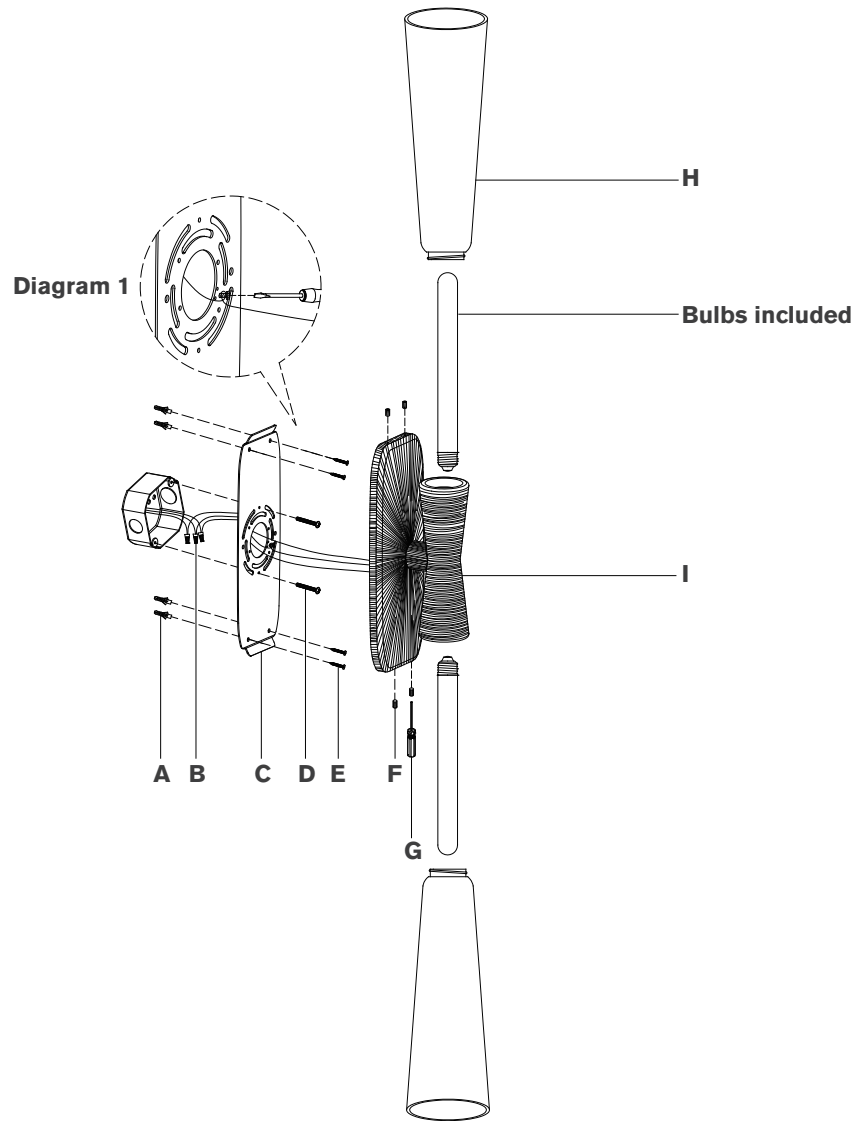

ASSEMBLY INSTRUCTIONS

Utopia 32" Double Bath Sconce

Item # KW 2045

NOTICE:

This light fixture should be installed in accordance with all applicable, local installation codes, and by a person familiar with the construction and operation of it, as well as the hazards involved. Inspect item and contents carefully. If any damage or defect is found, do not install. Retain all packaging material until installation is complete and approved.

10. Install fixture **(I)** to mounting plate **(C)** and secure with screws **(F)** using provided screwdriver **(G)**.
11. Install light bulbs into the sockets.
12. Thread glass shades **(H)** to fixture **(I)**.