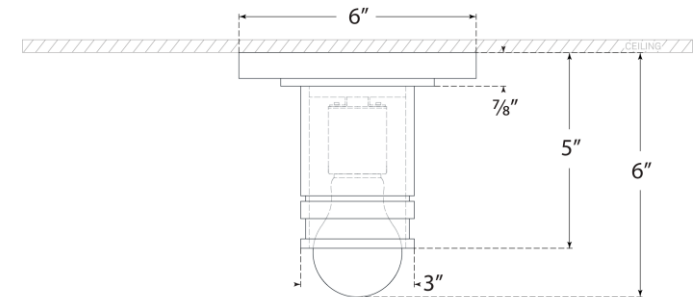

TEAR SHEET

Top Hat Mini Monopoint Flush Mount

Item # TOB 4360BZ

Designer: Thomas O'Brien

Height: 5"

Width: 2.75"

Canopy: 6" Round

Finishes: BZ, HAB, PN

Socket: E26 Keyless

Wattage: 15 LED A19

Weight: 2 Pounds

Note: UL Only

Front View

Bottom View