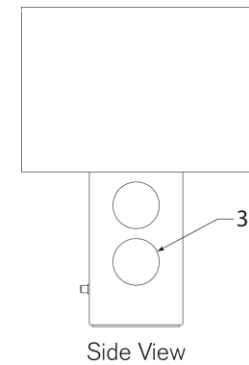

TEAR SHEET

Tiglia Low Table Lamp

Item # KW 3686BLK-L

Designer: Kelly Wearstler

Height: 20.5"

Width: 14.75"

Base: 5.625" Round

Finishes: BLK, PW

Shade Treatments: L

Shade Details: 14.75" x 14.75" x 10.5"

Socket: E26 Keyless w/Dimmer on Back of Body

Wattage: 15 LED A19

Weight: 13 Pounds

Side View

Front View

Top View