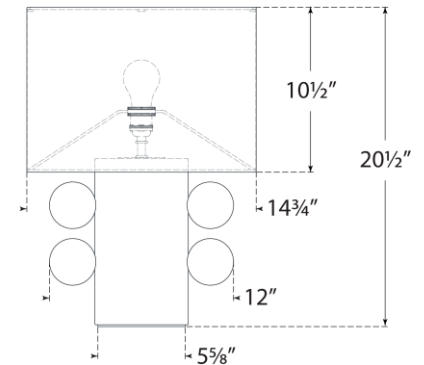

TEAR SHEET

Tiglia Low Table Lamp

Item # KW 3686BLK-L

Designer: Kelly Wearstler

Height: 20.5"

Width: 14.75"

Base: 5.625" Round

Finishes: BLK, PW

Shade Treatments: L

Shade Details: 14.75" x 14.75" x 10.5"

Socket: E26 Keyless w/Dimmer on Back of Body

Wattage: 15 LED A19

Weight: 13 Pounds

Side View

Front View

Top View