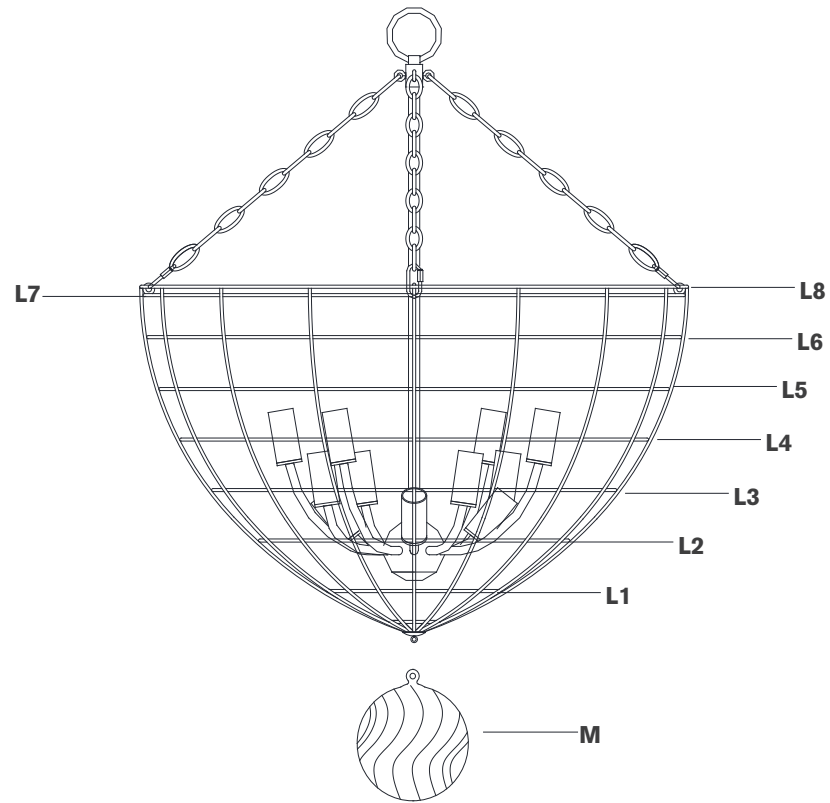

ASSEMBLY INSTRUCTIONS

Talia Grande Chandelier

Item # JN 5113

NOTICE:

This light fixture should be installed in accordance with all applicable, local installation codes, and by a person familiar with the construction and operation of it, as well as the hazards involved. Inspect item and contents carefully. If any damage or defect is found, do not install. Retain all packaging material until installation is complete and approved.

L1

L2

L3

L4

ASSEMBLY INSTRUCTIONS

Talia Grande Chandelier

Item # JN 5113

NOTICE: