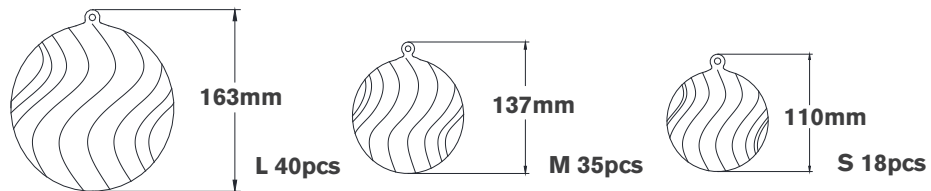

ASSEMBLY INSTRUCTIONS

Talia Grande Chandelier

Item # JN 5113

NOTICE:

This light fixture should be installed in accordance with all applicable, local installation codes, and by a person familiar with the construction and operation of it, as well as the hazards involved. Inspect item and contents carefully. If any damage or defect is found, do not install. Retain all packaging material until installation is complete and approved.